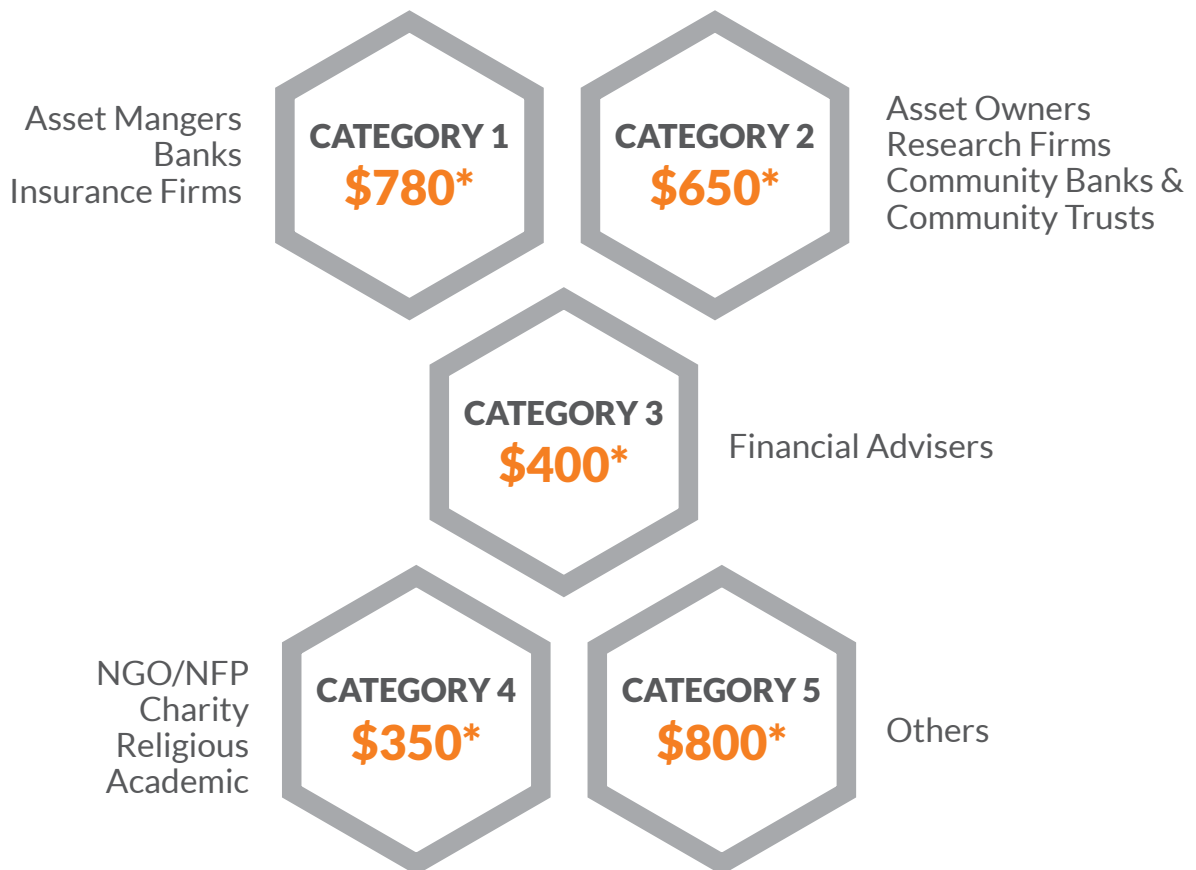

## Ticket Pricing

**RIAA members also receive an additional \$100 discount off quoted price.**

\*Pricing quoted is at early bird rates which end at 11:59pm 31st October 2015, following which prices will rise by \$100. All pricing excludes GST, registration and credit fees.